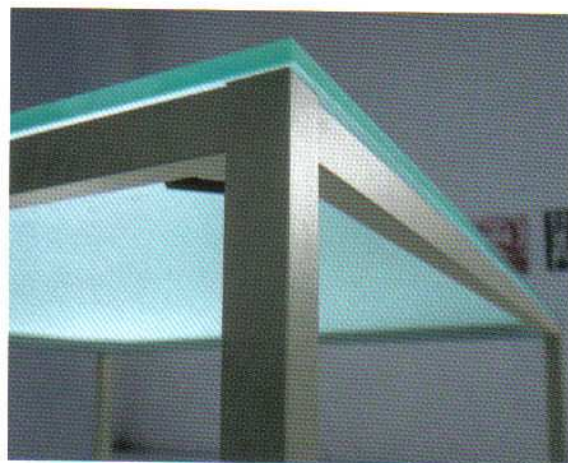

ST Stylmec is being offered to a renewed market.

It has the same sturdiness as before, but its design is fresh and up-to-date.

ST stylmec

ST stylmec

piani / tops

struttura metallica / steel frame

colore / colour RAL 9006