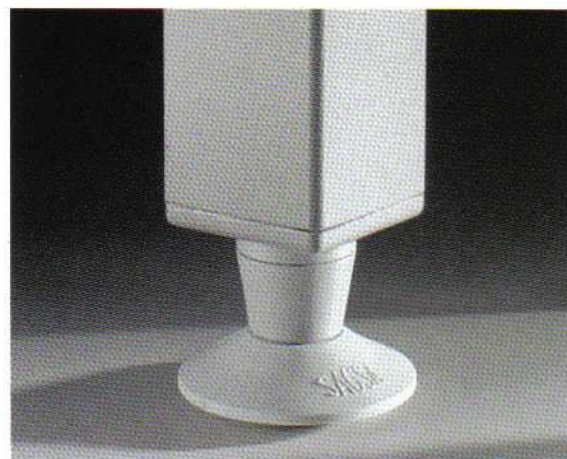

ST Stylmec is being offered to a renewed market.

It has the same sturdiness as before, but its design is fresh and up-to-date.

ST stylmec

ST stylmec

piani / tops

struttura metallica / steel frame

colore / colour RAL 9006