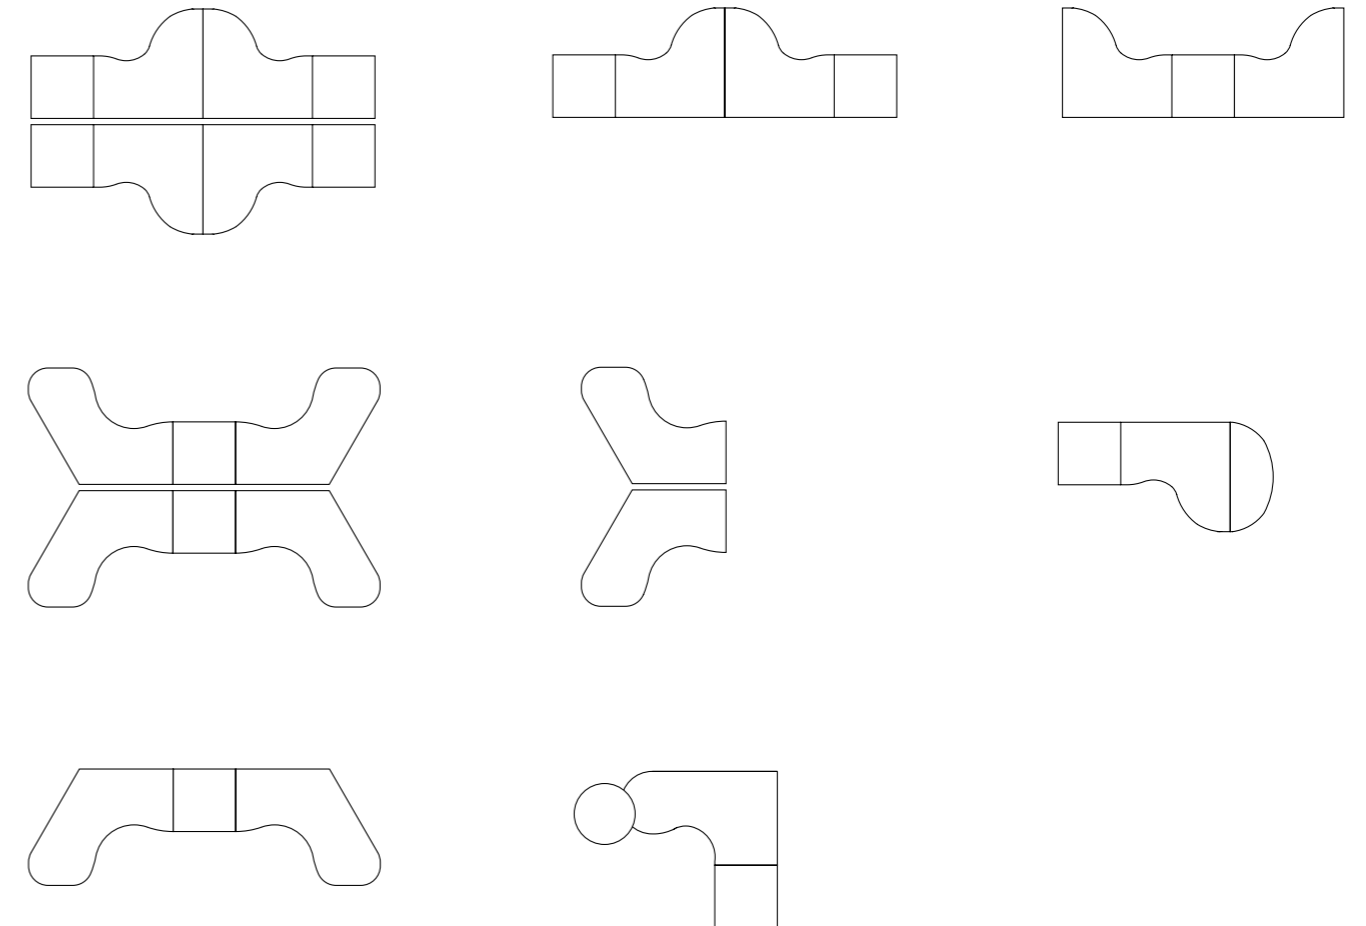

esempi di composizioni examples